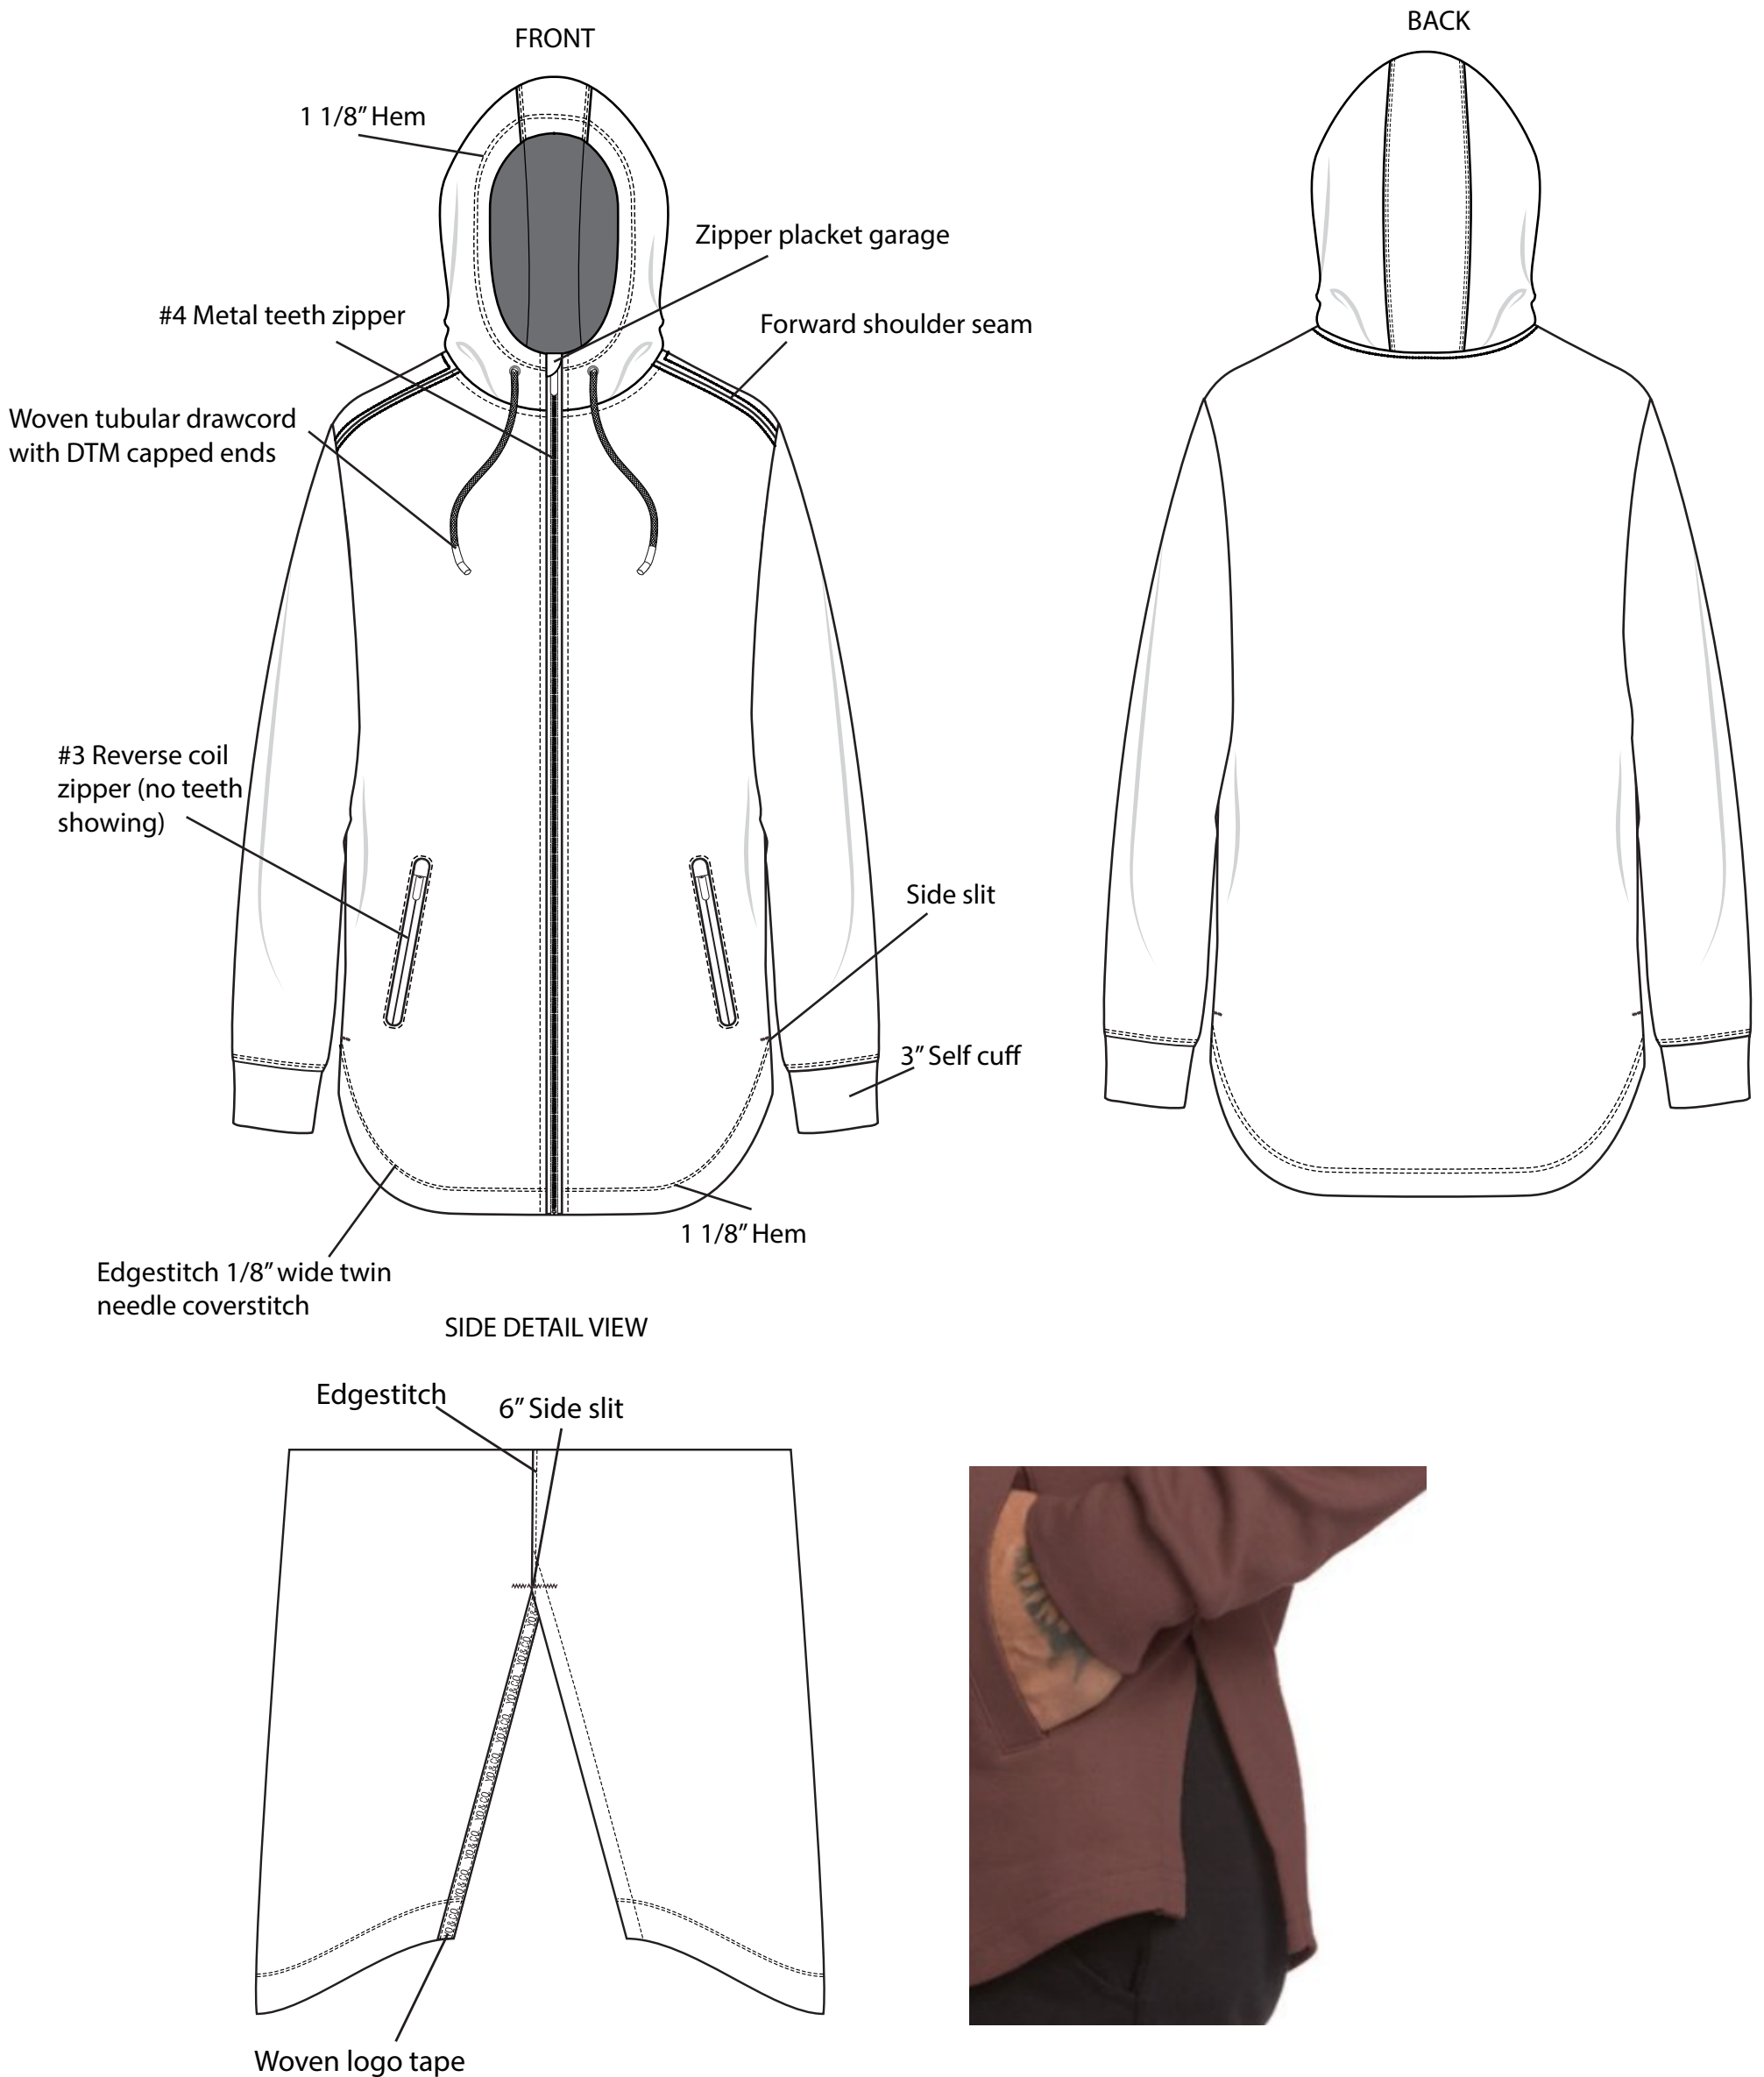

SPRING/ SUMMER 2018
 Style Number: YCFW17-6000
 Men's Essential Zip Up Hoodie

Mar 15, 2017

- Details:**
- Main Body: 69% Viscose, 26% Polyamide, 5% Elastane
 - Pocket bags & hood lining: Jersey 95% Cotton, 5% Spandex
 - Side slit clean finished with woven logo tape.
 - 3/8" Woven logo embroidered tape along back neckline
 - Contrast woven CC label sewn into side seam (Colour & artwork TBC)

METEORITE
 19-4008 TCX

SPRING/ SUMMER 2018
Style Number: YCFW17-6000
Men's Essential Zip Up Hoodie

Mar 15, 2017

METEORITE
19-4008 TCX